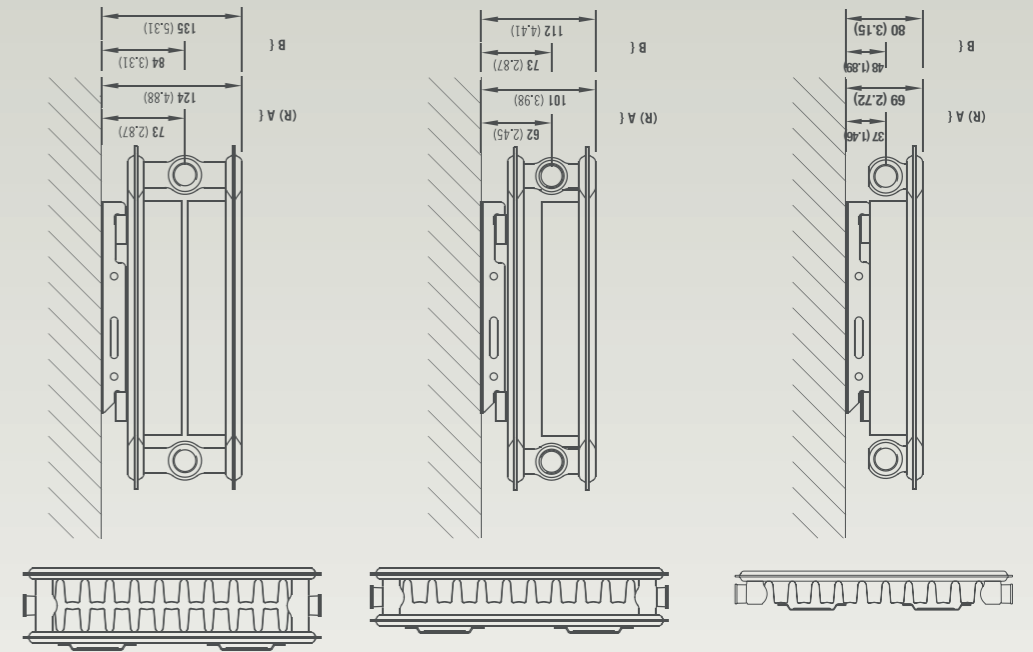

- Heating & Spares
- Plumbing & Plastics
- Bathrooms
- Renewables

Value bracket position. A = Closest to wall / B = Furthest from wall / (R) = Recommended mounting position

- Stylish Compact Radiator
- 10 Year Warranty
- Available in a wide range of heights and widths
- Factory fitted side panels and grille